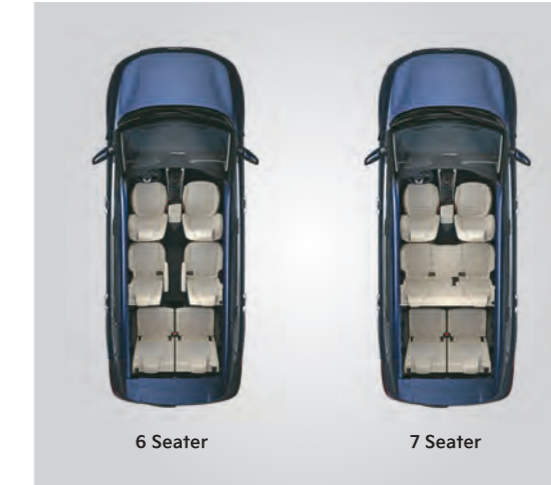

Seating Options for Everyone