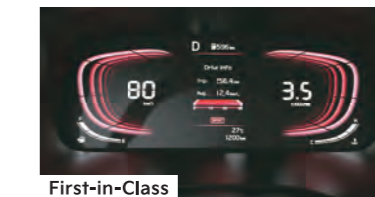

26.03 cm (10.25") HD Touchscreen Navigation

Ventilated Front Seats

BOSE Premium Sound System with 8 Speakers

31.7 cm (12.5") Full Segment LCD Cluster with Advanced 10.6 cm (4.2") Color TFT MID

Cabin Surround 64-Color Ambient Mood Lighting