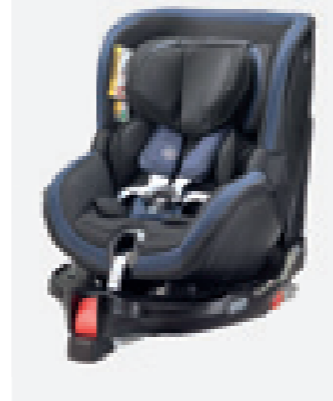

Genuine Child Seat i-SIZE Dualfix,