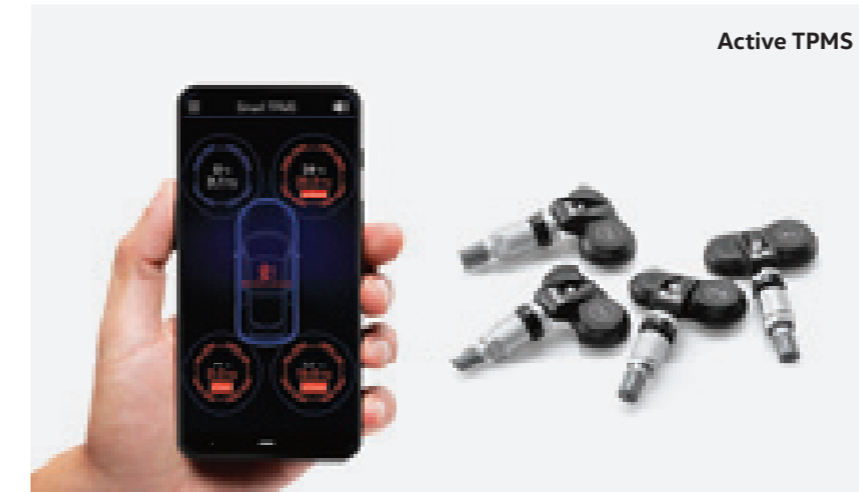

Trunk lip spoiler

Active TPMS