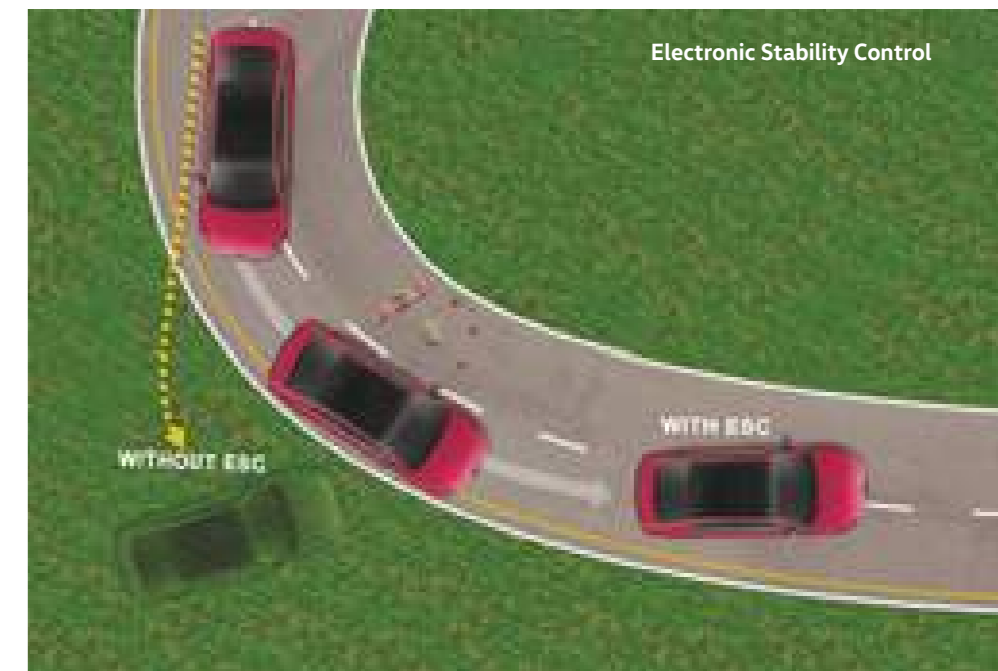

The Virtus is equipped with over 40 safety features including up to 6 airbags to ensure safety in the event of a critical crash and Electronic Stability Control which detects critical situations and prevents skidding. Park Distance Control and rear view camera make parking in tight spots easier than ever. Multi-collision brakes, and Hill Hold Control keep you secure. While, tire pressure deflation warning, 3-head rests at rear, ISOFIX child seat anchorage, and brake disc wiping make the Virtus a safe choice.